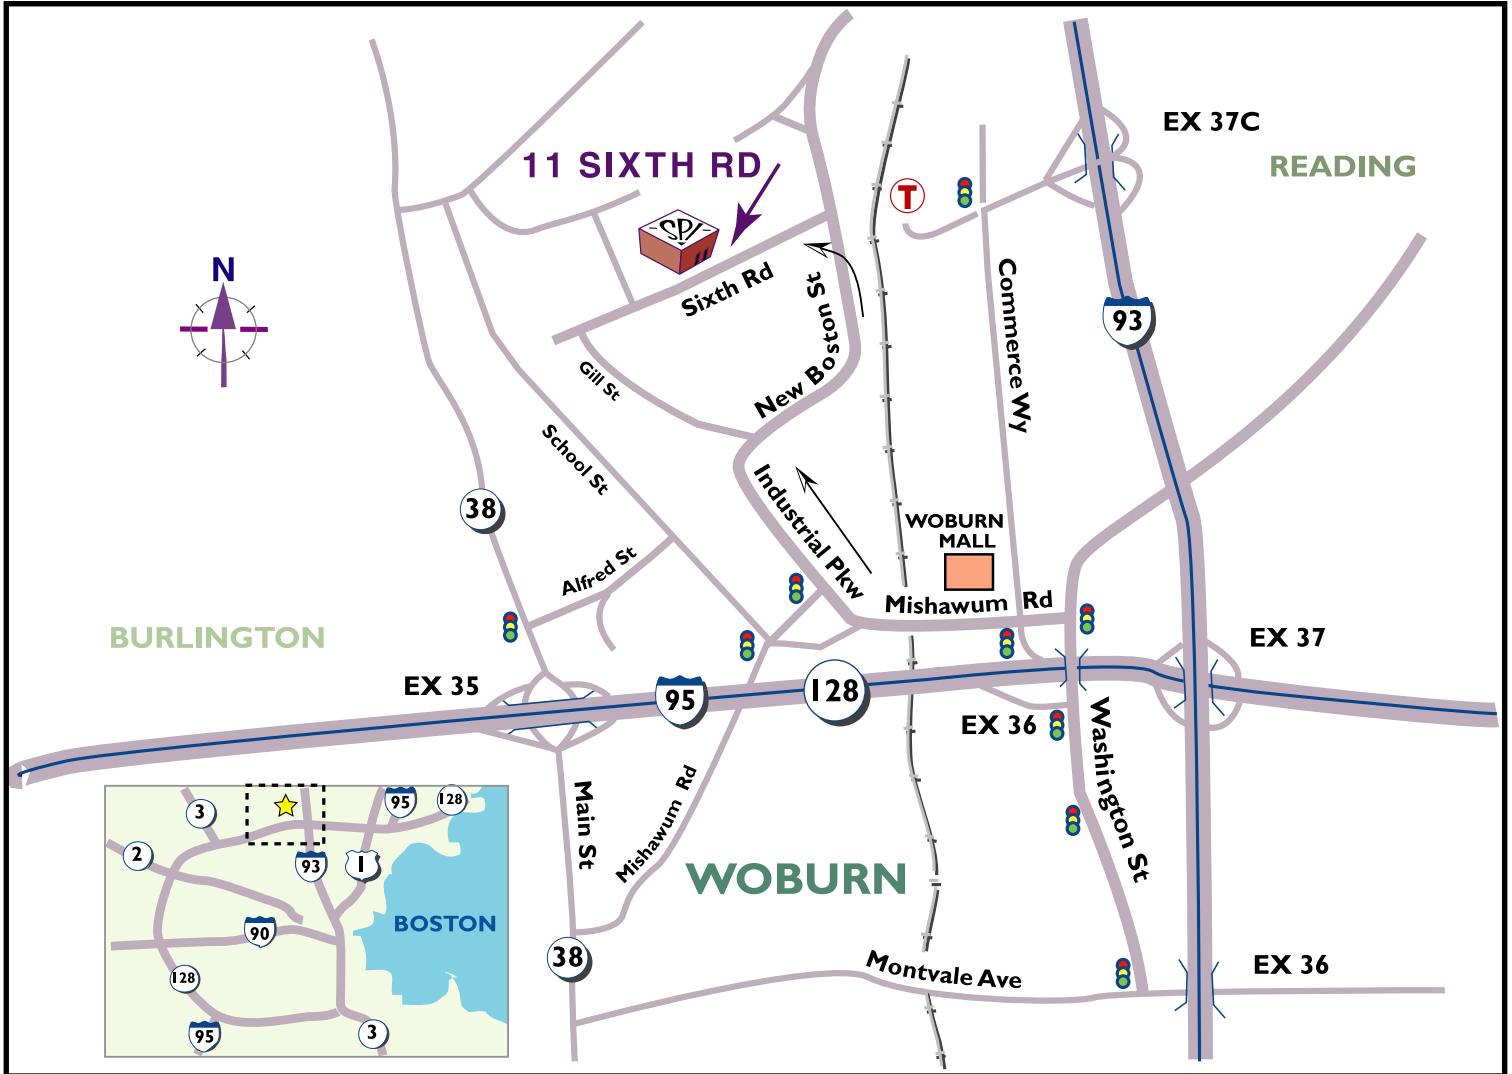

Directions to Sperry Product Innovation, Inc.

11 Sixth Road
Woburn, MA 01801
781.939.5901

From the south on 95 / 128 northbound:

Take exit 36. Turn left at the lights onto Washington St. and cross over the freeway. At the first set of lights, turn left onto Mishawum Rd. (sign for 95 South). Will pass a small mall with a "Market Basket" supermarket on the right. About 1/2 mile after the exit from the freeway the road will curve sharply to the right. Continue on New Boston, past Gill Street on the left. Sixth Road is the next left after Gill. Take a left onto Sixth Road. We are the third building on the right.

From the north on 95 / 128 southbound:

Take exit 36, and turn left at the lights onto Mishawum Rd. Continue from the directions above at Mishawum.

From Rt. 93:

Take exit 37C - Commerce Way.

You will come to a set of lights, take a left at the lights onto Commerce Way. At the third set of lights, take a right onto Mishawum Road (mall and grocery store on right) and follow this road until you come to a sharp bend to the right. After the bend, Gill Street is on the left. Sixth Road is the next left after Gill. Take a left onto Sixth Road. We are the third building on the right.

Back road option for Rt. 95 / 128 if traffic is backed up at exit 36:

Take Exit 35 to (rotary) Rt. 38 north. At the second set of lights (small white church on left), take a right. Stay on Merrimac St. and take this road to the end. Take a right onto New Boston St. The first right on New Boston is at an island with two street entries. After that, the next right will be Sixth Road. Take the right onto Sixth Road. SPI is the third building on the right - 11 Sixth Road.